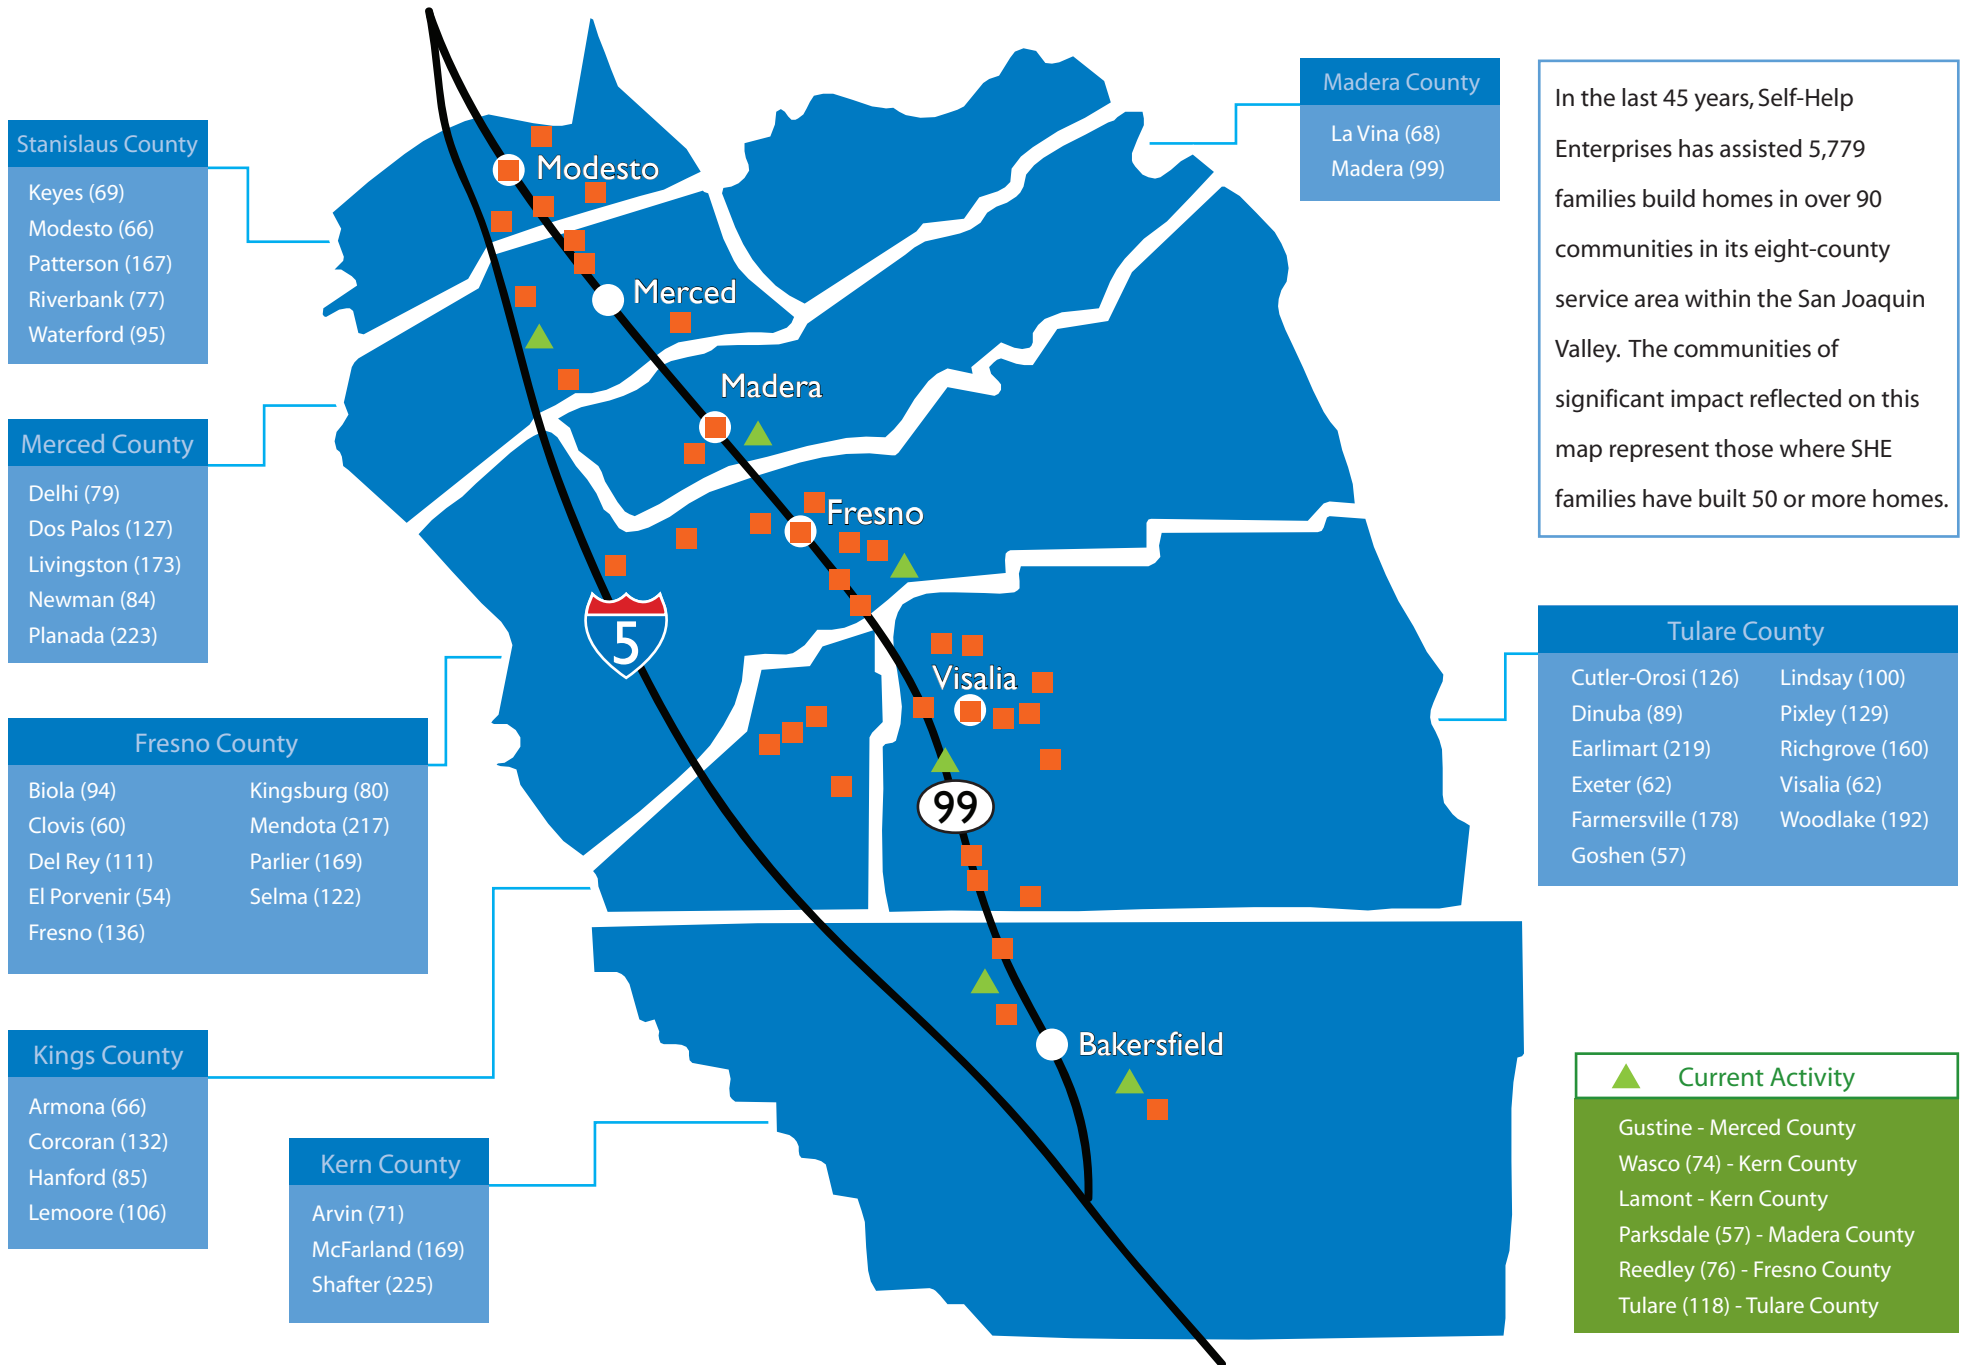

Building the Valley Since 1965

SELF-HELP ENTERPRISES NEW HOMES COMMUNITIES of SIGNIFICANT IMPACT

In the last 45 years, Self-Help Enterprises has assisted 5,779 families build homes in over 90 communities in its eight-county service area within the San Joaquin Valley. The communities of significant impact reflected on this map represent those where SHE families have built 50 or more homes.